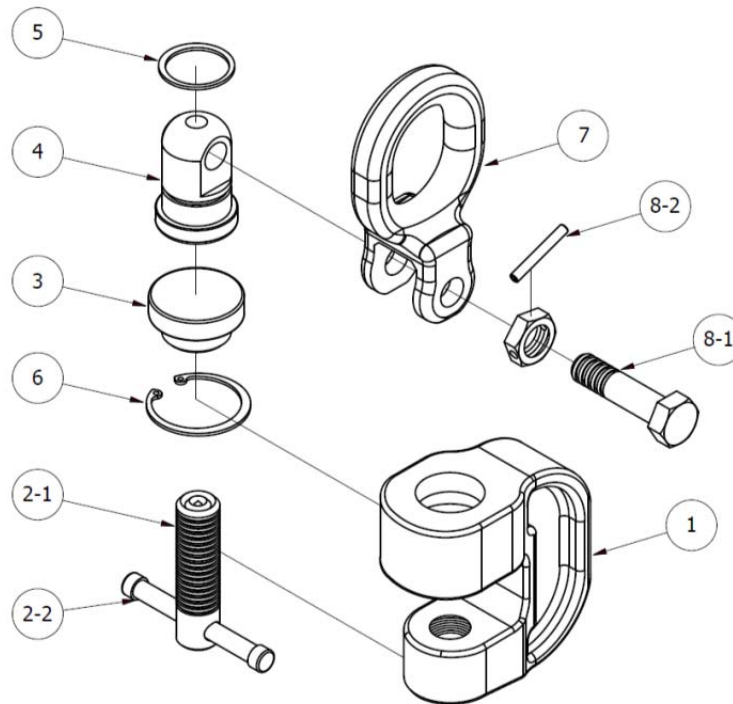

NPC-DB

- Screw Clamp -

NO.	ASSEMBLY NAME	TONNAGE RATING	PART NUMBER	NO.	ASSEMBLY NAME	TONNAGE RATING	PART NUMBER
1	Body	1.5	NC601.5-1	5	Spacer	1.5	NC601.5-5
		3	NC603-1			3	NC603-5
		5	NC605-1			5	NC605-5
2	Screw Ass'y	1.5	NC601.5-2	6	Snap Ring	1.5	NC601.5-6
		3	NC603-2			3	NC603-6
		5	NC605-2			5	NC605-6
3	Swivel jaw	1.5	NC601.5-3	7	Shackle	1.5	NC601.5-7
		3	NC603-3			3	NC603-7
		5	NC605-3			5	NC605-7
4	Jaw Shaft	1.5	NC601.5-4	8	Shackle bolt Ass'y	1.5	NC601.5-8
		3	NC603-4			3	NC603-8
		5	NC605-4			5	NC605-8