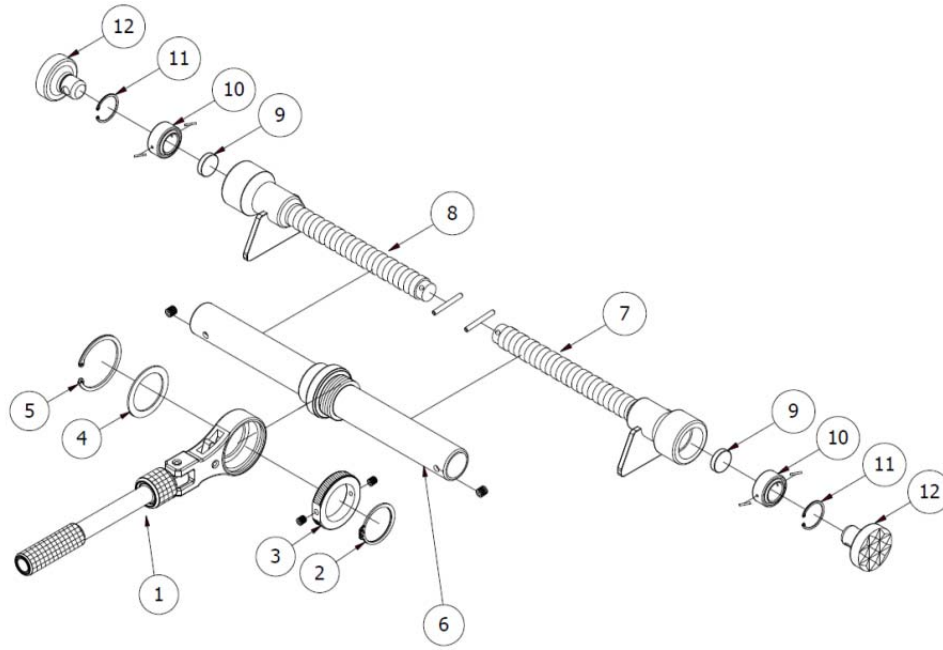

## NPR-C

- Ratchet Pusher -

NO.	ASSEMBLY NAME	TONNAGE RATING	PART NUMBER	NO.	ASSEMBLY NAME	TONNAGE RATING	PART NUMBER
1	Handle Ass'y	1.5 3	NC1031.5-1 NC1033-1	7	R-screw	1.5 3	NC1031.5-7 NC1033-7
2	Snap Ring (out)	1.5 3	NC1031.5-2 NC1033-2	8	L-screw	1.5 3	NC1031.5-8 NC1033-8
3	Lock Nut	1.5 3	NC1031.5-3 NC1033-3	9	End Plate	1.5 3	NC1031.5-9 NC1033-9
4	Washer	1.5 3	NC1031.5-4 NC1033-4	10	Bearing Ass'y	1.5 3	NC1031.5-10 NC1033-10
5	Snap Ring (in)	1.5 3	NC1031.5-5 NC1033-5	11	Snap Ring	1.5 3	NC1031.5-11 NC1033-11
6	Pipe Ass'y	1.5 3	NC1031.5-6 NC1033-6	12	Swivel Jaw	1.5 3	NC1031.5-12 NC1033-12