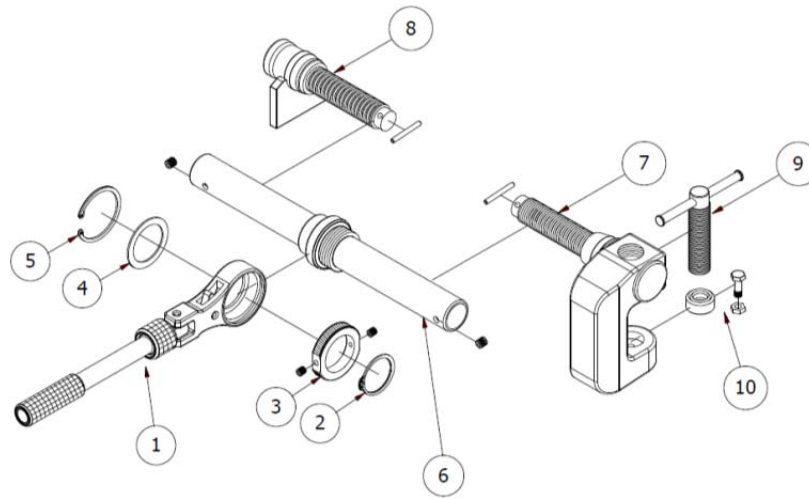

## NPR-PA1

- Ratchet Pusher -

NO.	ASSEMBLY NAME	TONNAGE RATING	PART NUMBER	NO.	ASSEMBLY NAME	TONNAGE RATING	PART NUMBER
1	Handle Ass'y	2	NC1112-1	6	Pipe Ass'y	2	NC1112-6
2	Snap Ring (out)	2	NC1112-2	7	R-screw body	2	NC1112-7
3	Lock Nut	2	NC1112-3	8	L-screw	2	NC1112-8
4	Washer	2	NC1112-4	9	Screw Ass'y	2	NC1112-9
5	Snap Ring (in)	2	NC1112-5	10	Jaw Ass'y	2	NC1112-10