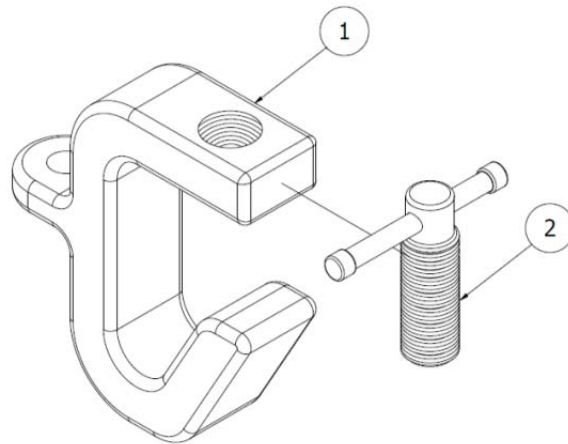

## NPC-F / NPC-FS

- Screw Clamp -

NO.	ASSEMBLY NAME	TONNAGE RATING	PART NUMBER	NO.	ASSEMBLY NAME	TONNAGE RATING	PART NUMBER
1	Body (FS)	3 5	NC733-1 NC735-1	2	Screw Ass'y (FS)	3 5	NC733-2 NC735-2